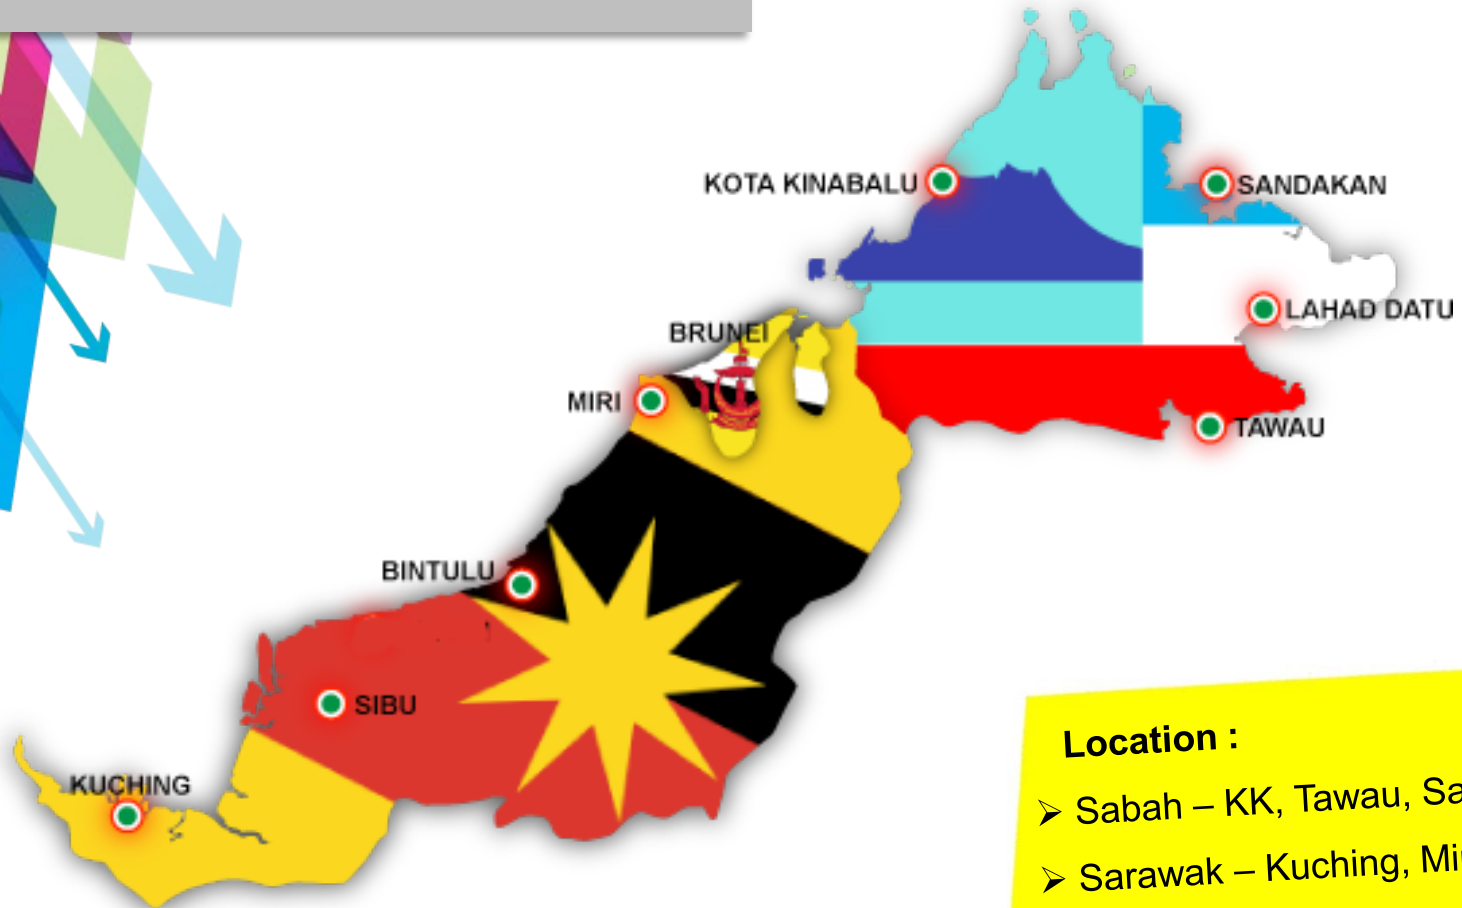

Location :

- Sabah – KK, Tawau, Sandakan
- Sarawak – Kuching, Miri, Bintulu, Sibu
- Brunei – Muara, International Airport

Brunei Population Breakdown

58% Population in **1** District
422,700 est' in 2012

4 Districts

- | | | |
|----|-----------|-------|
| 1. | Muara | - 58% |
| 2. | Belait | - 23% |
| 3. | Tutong | - 10% |
| 4. | Temburong | - 9% |

Source: Brunei Statistic Yearbook 2012

Site Sample

MUARA INTERNATIONAL AIRPORT

Muara

BRUNEI

Prima Board

PRISMAVISION BILLBOARD @ GADONG WET MARKET
SIZE: 47'-0" X 18'-0"

Flip board

Description

- Primavision Billboard is an electrical tri-vision billboard which consists 3 panels on 1 site and rotating from the inside flipping outward. Set to rotate every 5-8 seconds.
- Due to the limited of high traffic area in Brunei, 80% of the Brunei Billboards were rotation format with at least 3-panel per site in average.
- Board are strategically located at the high traffic area for maximizing the exposure.

Kit : 016 – 320 8001
(Marketing Coordinator) : kit@dmdc.com.my

Location :

- Sabah – KK, Tawau, Sandakan
- Sarawak – Kuching, Miri, Bintulu, Sibul
- Brunei – Muara, International Airport